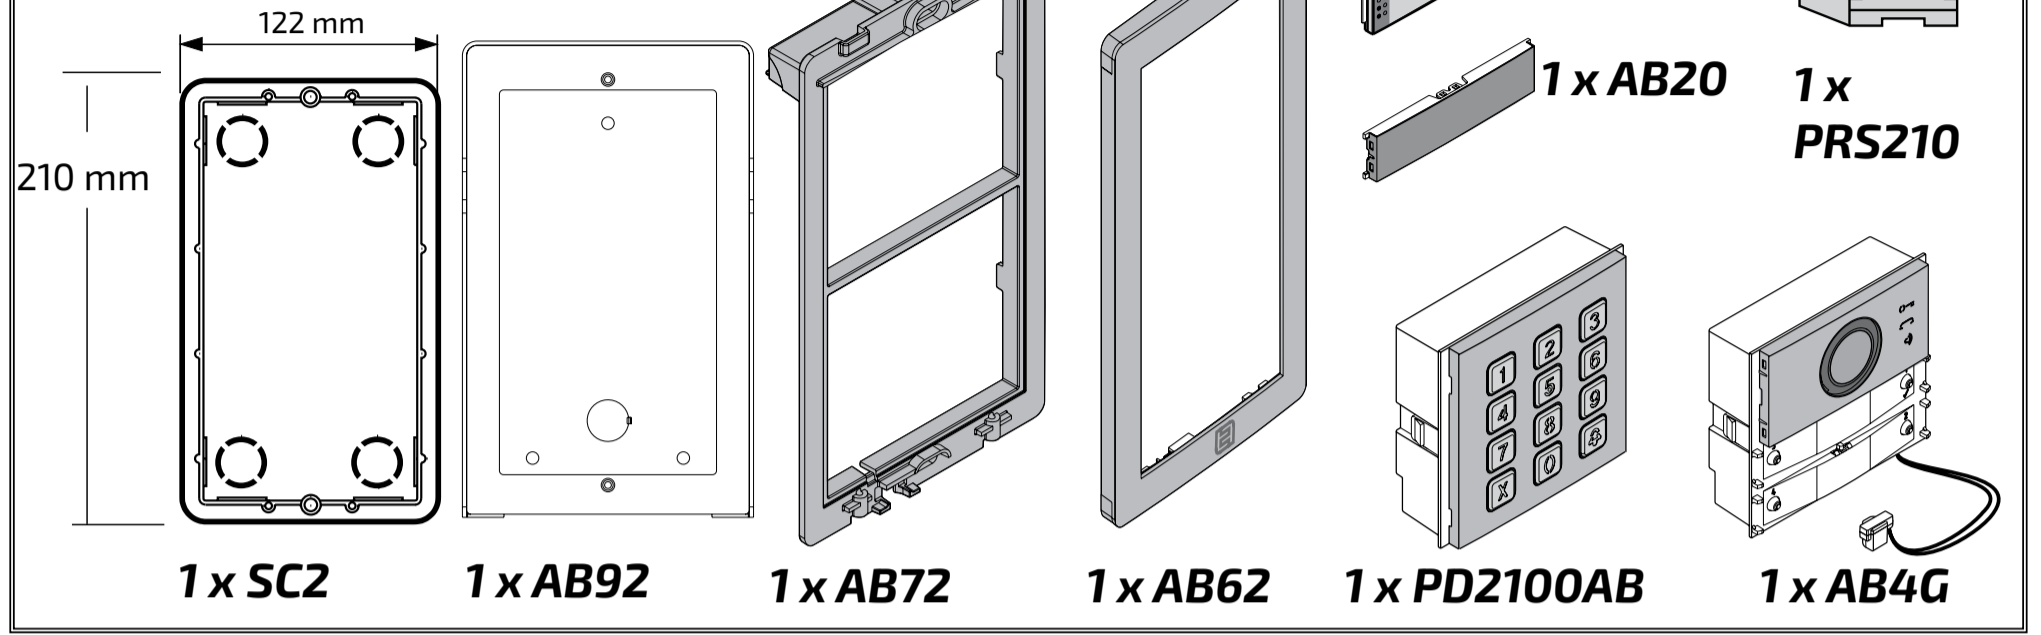

## Art. 1MCPDAB4/S

ALBA

DUO System

**BMOD=1**

LxHxP mm										
124x216x11	AB4G	1	PD2100AB	1	SC2	1	AB72	1	AB62	1
124x216x11	AB4G/S	1	PD2100AB	1	SC2	1	AB72	1	AB62	1
140x229x62	AB4G	1	PD2100AB	1	AB92	1	AB72	1	AB62	1
140x229x62	AB4G/S	1	PD2100AB	1	AB92	1	AB72	1	AB62	1