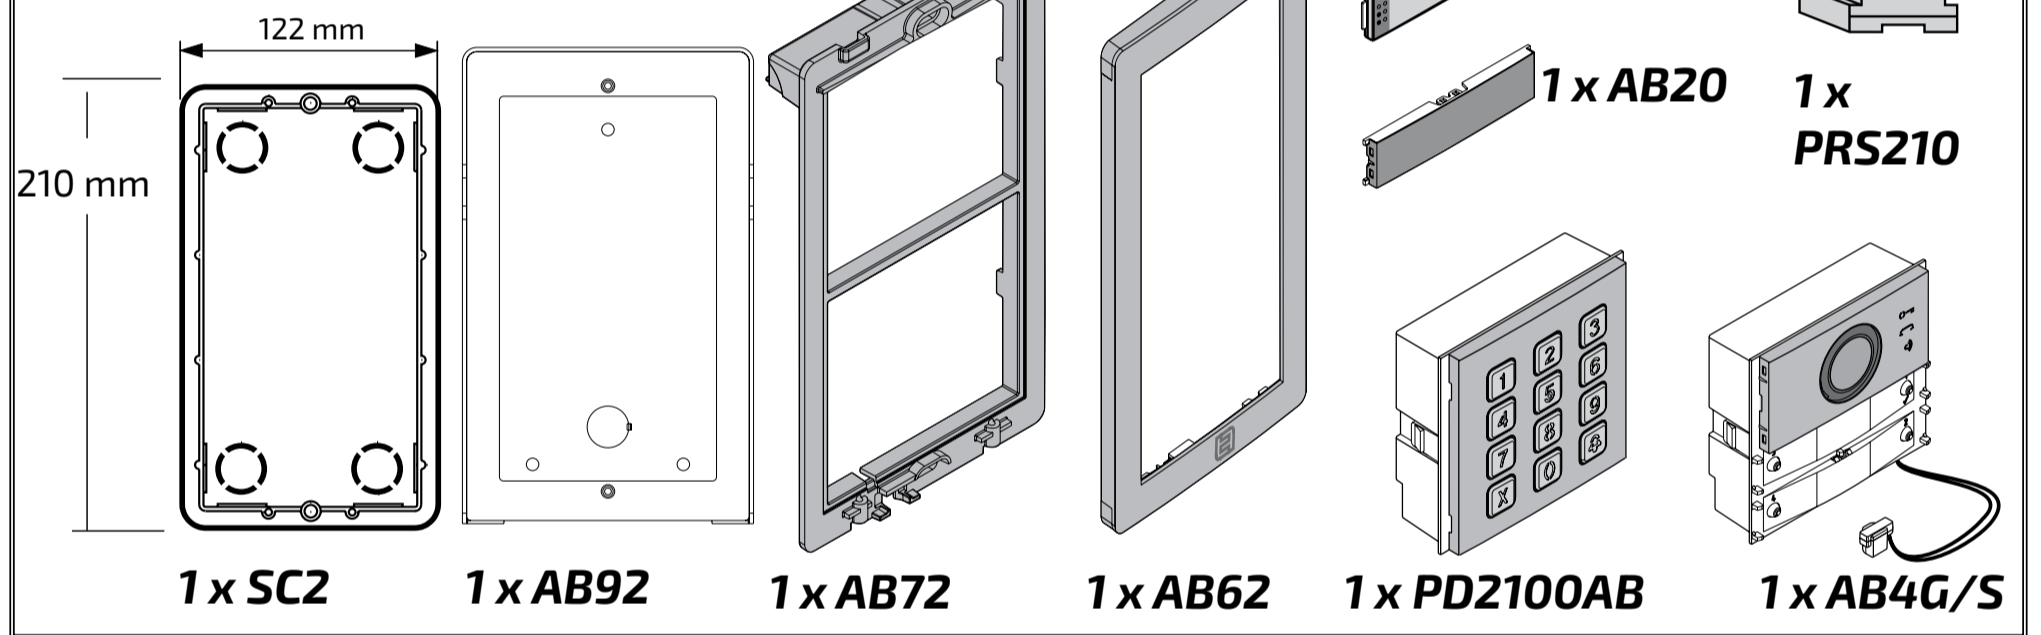

## Art. 1MCPDAB4/S

ALBA

DUO System

**BMOD=1**

LxHxP mm										
124x216x11	AB4G	1	PD2100AB	1	SC2	1	AB72	1	AB62	1
124x216x11	AB4G/S	1	PD2100AB	1	SC2	1	AB72	1	AB62	1
140x229x62	AB4G	1	PD2100AB	1	AB92	1	AB72	1	AB62	1
140x229x62	AB4G/S	1	PD2100AB	1	AB92	1	AB72	1	AB62	1